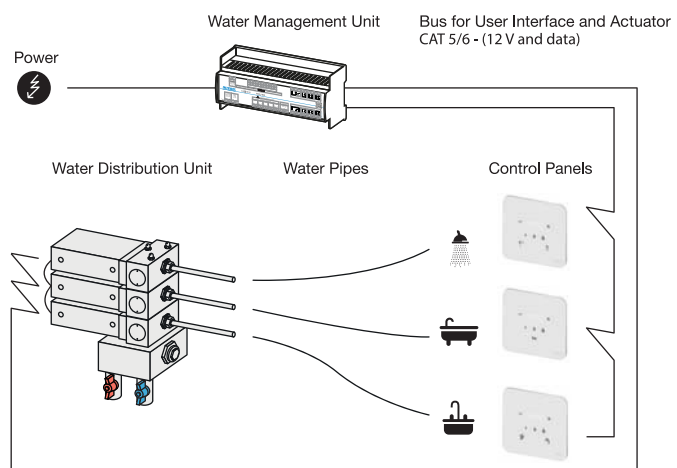

HÄFELE

www.hafele.co.th
www.hafelethailand.com

WATER MANAGEMENT SYSTEM

ISO 9001:2008 CERTIFIED

Water Management System

Flexible & Dynamic Water Savings

Adjustable Flow & Temperature

50% Less Piping

Take control of your water consumption

Bring shower, bathtub and basins online and revolutionize the plumbing design of your building:

Smart Water Mixing Devices

- Modular Unit that can accommodate up to twelve mixing devices
- Every mixing device can control one water outlet
- No risk of flood at room level: piping not under pressure 24/7
- Mixing devices can withstand water pressure up to 20 bar
- Connect WMS to Hotel GRMS; use full water control advantages